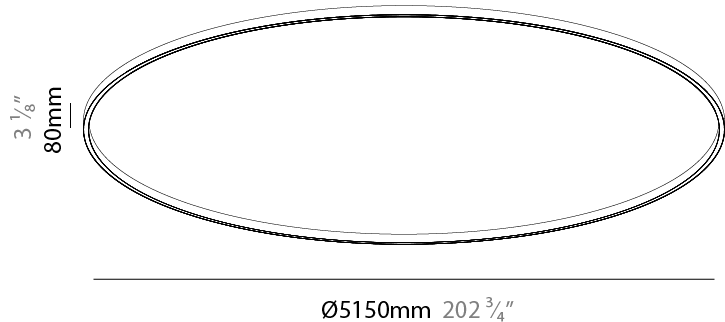

GLORIOUS 45 SURFACE

A3D424-HE-

base number   Color   Finishes   Diffuser
Temperature   (Diamond)   Options

1. To build a product code in our configurator select the specify button on the base model # product page
2. To build a manual product code on this datasheet choose from the options listed below in blue font and add the suffix to the base model #

GENERAL

Series: Glorious
Subseries: Glorious 45
Partner: Prolicht
Division: Architectural
Installation: Surface
Product Type: Ceiling Surface
Mounting Location: Ceiling
Light Distribution: Direct

PHYSICAL

Shape: Round
Diameter (mm): 5150
Diameter (in): 202 ³/₄
Height (mm): 76
Height (in): 3
Weight (kg): 4
Diffuser: [PMMA - Opal / Microprism / Clear Microprism](#)
Fixture Finish: [SSR / BKV / CWI / CRY / HAB / UFT / ITA / RUA / FTG / MYG / LOD / PUS / FRO / FUP / KIA / POP / BLS / SPG / MEY / GOH / CHC / COM / ABZ / JAG / OBR / MOS / ROR](#)
Fixture Material: PMMA / Aluminum

ELECTRICAL

Lamp Type: LED
Input Wattage (W): 167.2
Total Output Wattage (W): 151.8
Dimming: Non-Dimmable
Driver Included: Yes
Driver Location: Integrated
Driver Type: Constant Current - Universal
Driver Class: Class 2
Input Voltage (V): 120 - 277

LED

Color Temperature (°K): [2700 / 3000 / 3500 / 4000](#)
Max. Delivered Lumen (lm): Max 20121
Nominal Lumen (lm): Max 28307
CRI: >90 CRI
Lamp Life (hrs): 50000

OPTICAL

Adjustability: Fixed

RATINGS AND CERTIFICATIONS

Certified By: Certified for North American Standards
IP rating: IP40