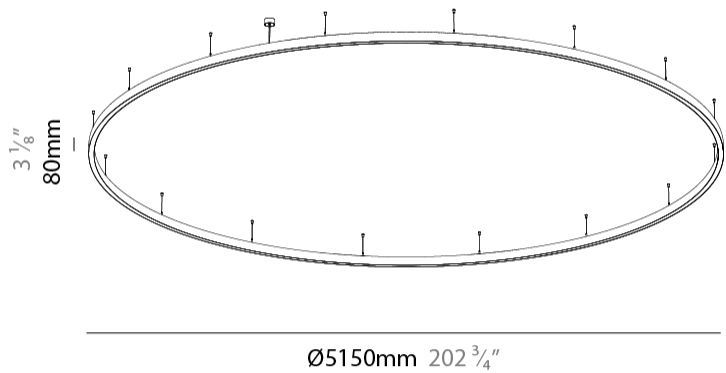

GENERAL

Series: Glorious
Subseries: Glorious 45
Partner: Prolicht
Division: Architectural
Installation: Suspension
Product Type: Pendant
Mounting Location: Ceiling
Light Distribution: Direct

PHYSICAL

Shape: Round
Diameter (mm): 5150
Diameter (in): 202 3/4
Height (mm): 76
Height (in): 3
Weight (kg): 35
Diffuser: [PMMA - Opal / Microprism / Clear Microprism](#)
Fixture Finish: [SSR / BKV / CWI / CRY / HAB / UFT / ITA / RUA / FTG / MYG / LOD / PUS / FRO / FUP / KIA / POP / BLS / SPG / MEY / GOH / CHC / COM / ABZ / JAG / OBR / MOS / ROR](#)
Fixture Material: [PMMA / Aluminum](#)
Cable Details: [2000mm/78 3/4" or 6000mm/236 1/4" Cable Transparent](#)

ELECTRICAL

Lamp Type: LED
Input Wattage (W): 345
Total Output Wattage (W): 313.6
Dimming: [Non-Dimming / 0-10V Dimming / Phase Dimming / DALI Dimming / MATTER Dimming](#)
Driver Included: Yes
Driver Location: Integrated
Driver Type: Constant Current - Universal
Driver Class: Class 2
Input Voltage (V): 120 - 277

LED

Color Temperature (°K): [2700 / 3000 / 3500 / 4000](#)
Max. Delivered Lumen (lm): Max 40373
Nominal Lumen (lm): Max 56800
CRI: >90 CRI
Lamp Life (hrs): 50000

OPTICAL

Adjustability: Fixed

RATINGS AND CERTIFICATIONS

Certified By: Certified for North American Standards
IP rating: IP40